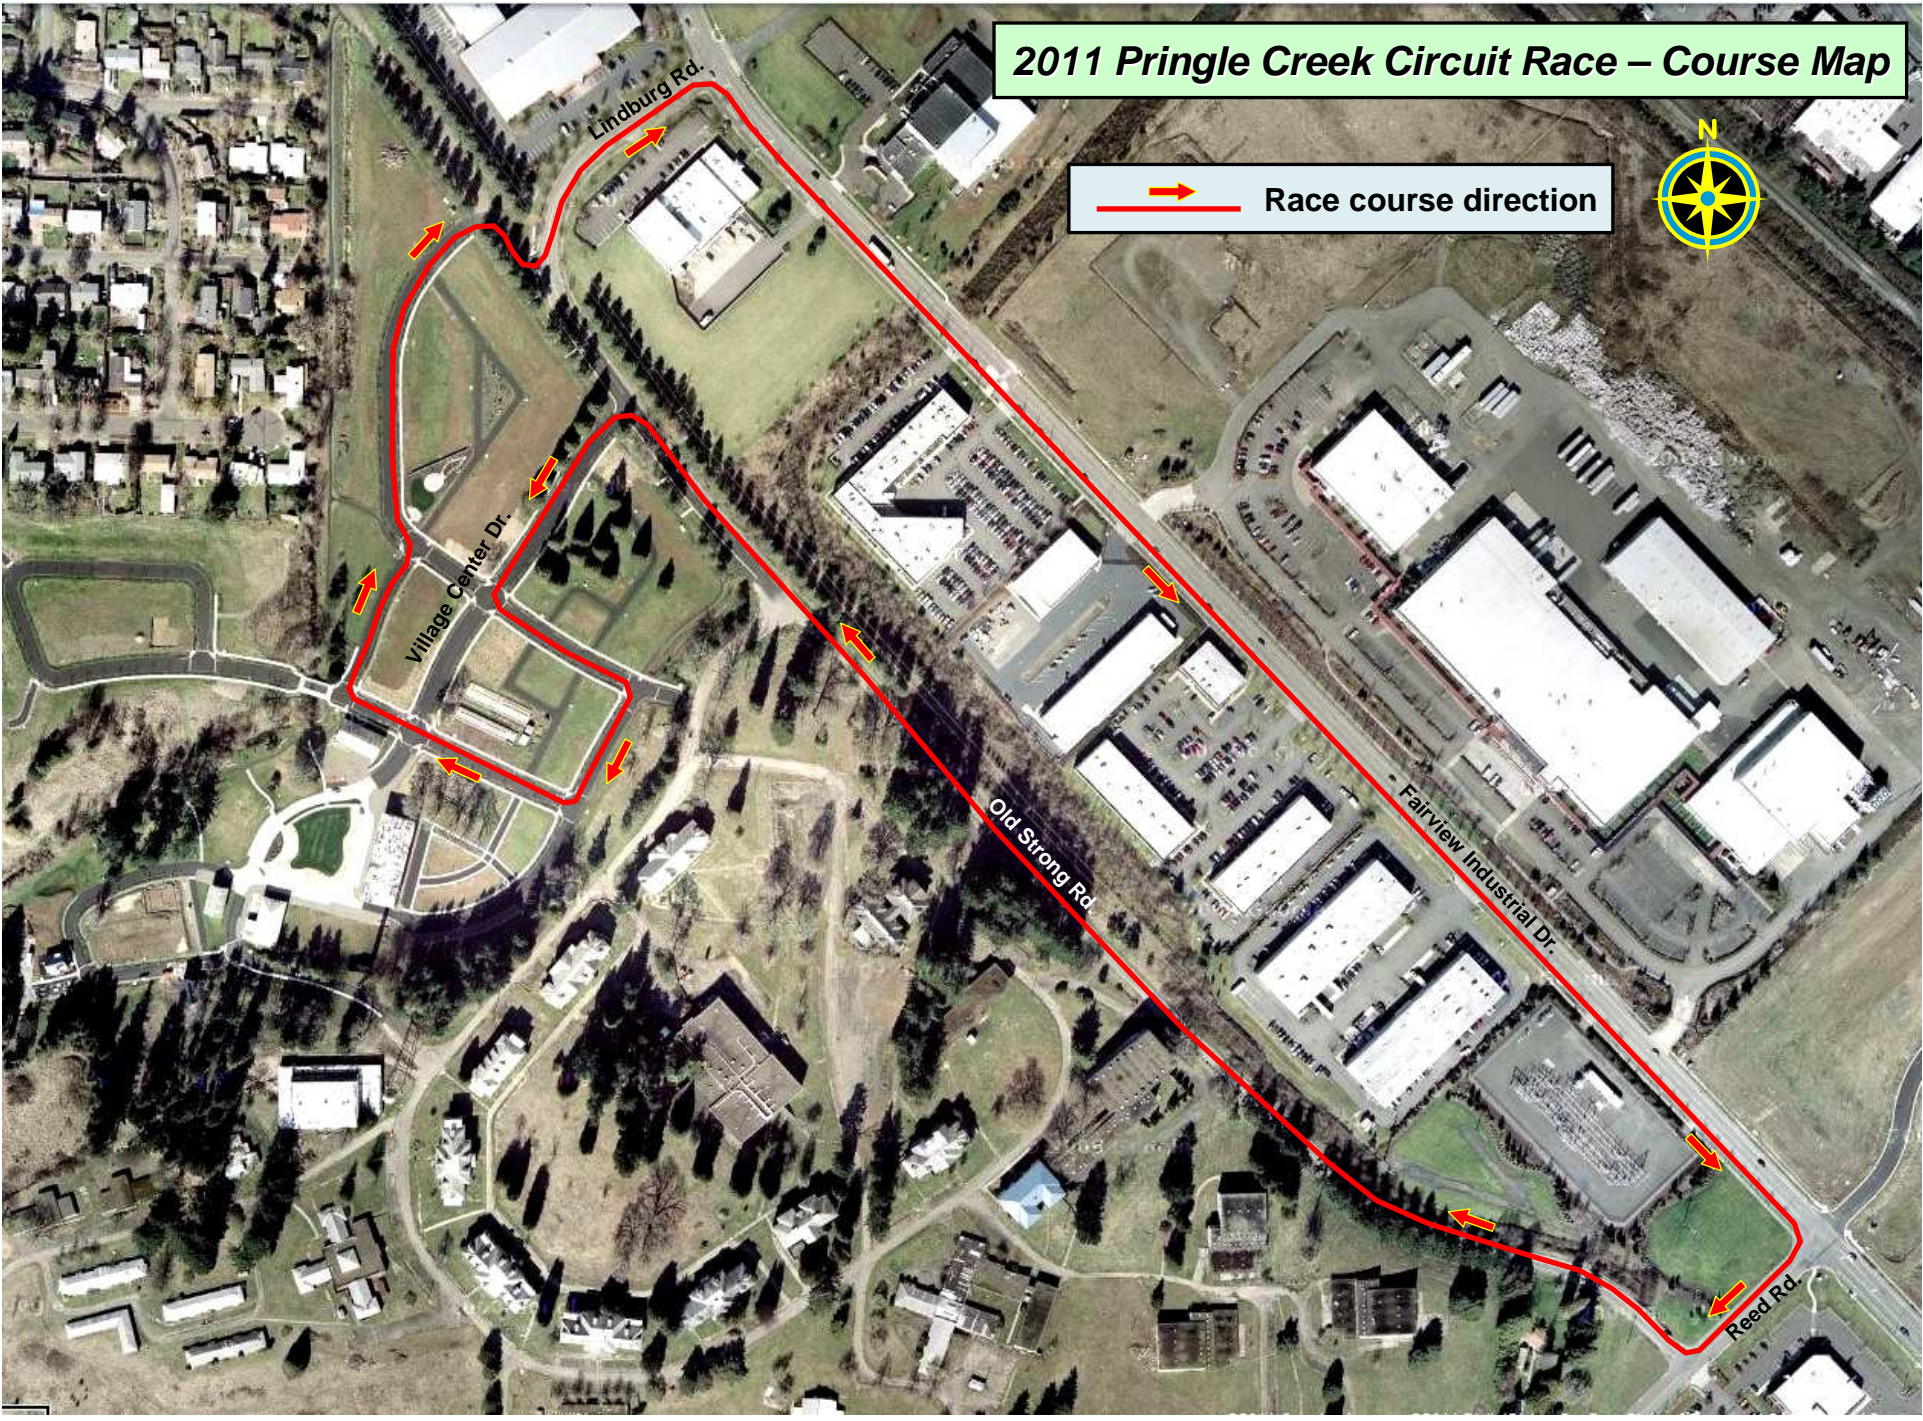

2011 Pringle Creek Circuit Race – Course Map

 Race course direction

Lindburg Rd.

Village Center Dr.

Old Strong Rd.

Fairview Industrial Dr.

Reed Rd.